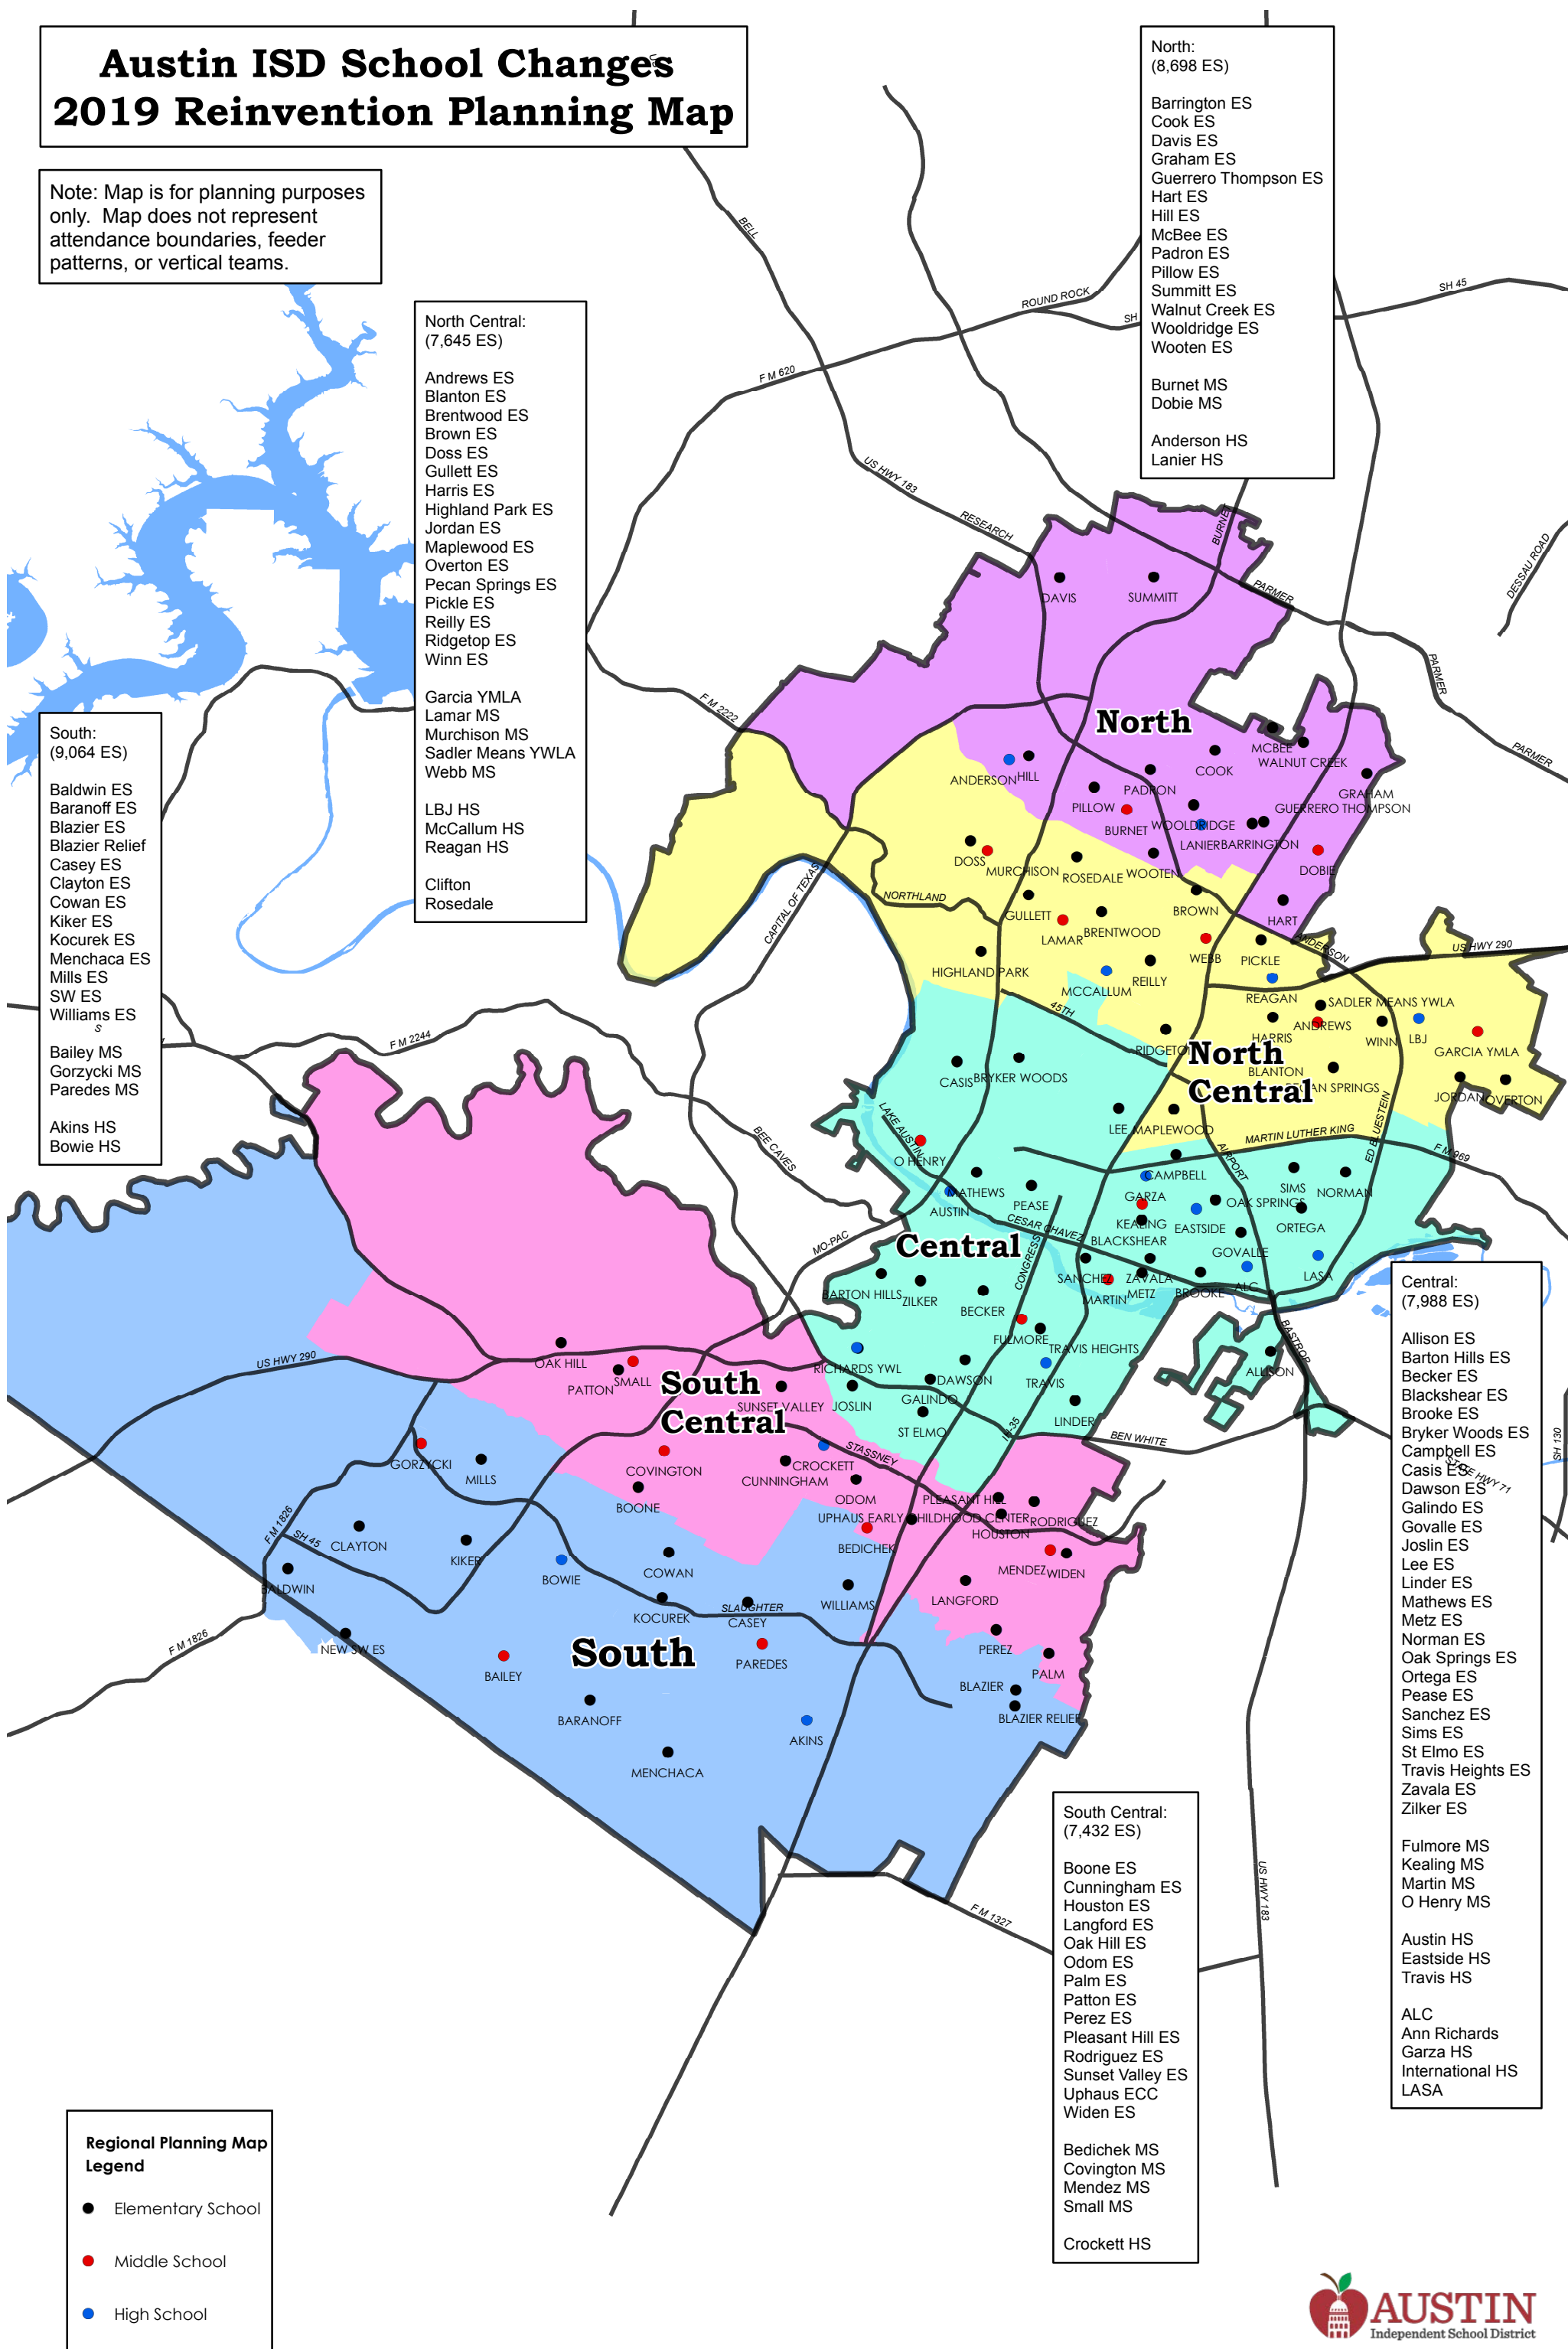

Austin ISD School Changes 2019 Reinvention Planning Map

Note: Map is for planning purposes only. Map does not represent attendance boundaries, feeder patterns, or vertical teams.

- North:**
(8,698 ES)
- Barrington ES
 - Cook ES
 - Davis ES
 - Graham ES
 - Guerrero Thompson ES
 - Hart ES
 - Hill ES
 - McBee ES
 - Padron ES
 - Pillow ES
 - Summitt ES
 - Walnut Creek ES
 - Wooldridge ES
 - Wooten ES
- Burnet MS
Dobie MS
- Anderson HS
Lanier HS

- South:**
(9,064 ES)
- Baldwin ES
 - Baranoff ES
 - Blazier ES
 - Blazier Relief
 - Casey ES
 - Clayton ES
 - Cowan ES
 - Kiker ES
 - Kocurek ES
 - Menchaca ES
 - Mills ES
 - SW ES
 - Williams ES
- Bailey MS
Gorzycki MS
Paredes MS
- Akins HS
Bowie HS

Regional Planning Map Legend

- Elementary School
- Middle School
- High School